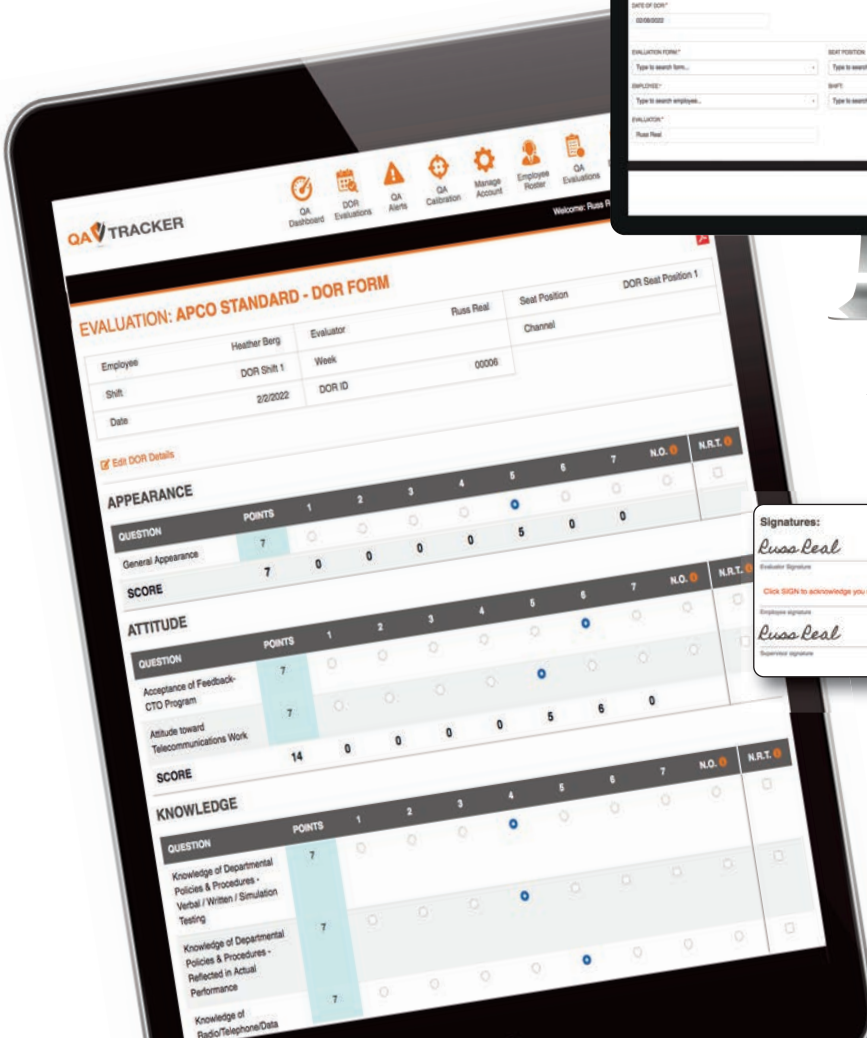

Customize Your DOR Forms, Categories and Questions

It is easy to customize DOR's to meet your requirements. Our Form Wizard allows you to create Categories, Questions, and select a Point System to help measure your trainee's performance. You can view graphs that break down their progress from a total score down to each individual question.

Cloud-Based Daily Observation Report Program

630-613.9763

EVALUATE

Quick, Easy and Accurate Solution

Spend less time setting up the evaluation and more time analyzing the results. Simply select your DOR form, choose your trainee and you are ready to go!

You have the option to require evaluator and trainee's signature's on your completed DOR's for tracking and accountability.

Access the DOR's from any device!

Optional 3rd signature line for further review of reports by management.

With real-time dashboards and reports, you can easily identify trends, positive qualities, and areas for improvement, which allows you to monitor progress and provide additional training.

- Employee dashboard displays DOR history
- Track Training Progress Through Easy to Interpret Graphs
- Report by Trainee Overall Scores
- Report by Category Breakdown
- Report by Individual Question
- Advanced Reporting to Slice-N-Dice Data
- Report by N.R.T. Flags