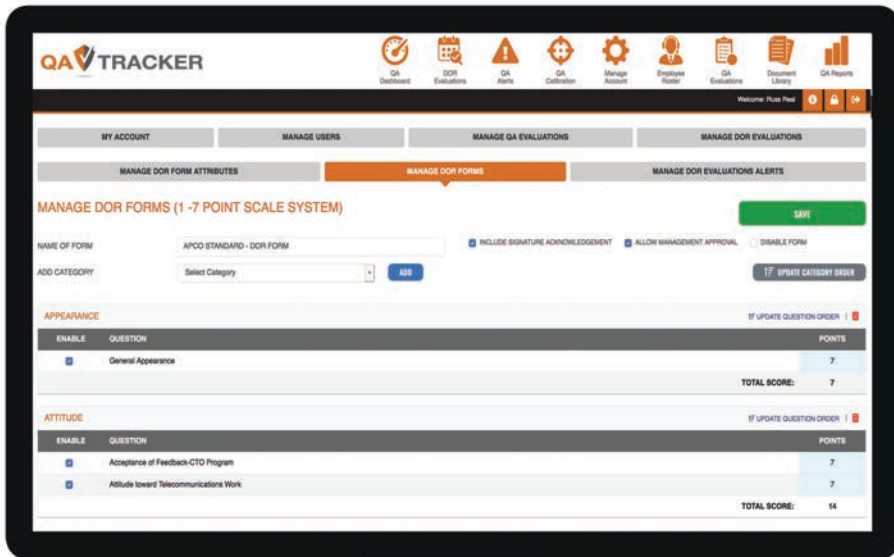

Cloud-Based

Daily Observation Reports

Simplify Your DOR's

MANAGE — EVALUATE — REPORT

630-613.9763 | www.frontlinepss.com

Cloud-Based Daily Observation Report Program

630-613.9763

MANAGE

Customize Your DOR Forms, Categories and Questions

It is easy to customize DOR's to meet your requirements. Our Form Wizard allows you to create Categories, Questions, and select a Point System to help measure your trainee's performance. You can view graphs that break down their progress from a total score down to each individual question.

- Manage Trainee and CTO access to DOR module
- Pre-loaded APCO Standard DOR or create your own
- Select scoring option of (1-5) or (1-7) points
- Optional electronic signature verification
- Optional supervisor approval signature
- N.O. (Not Observed) and N.R.T. (Not Responding to Training) built into scoring

With real-time dashboards and reports, you can easily identify trends, positive qualities, and areas for improvement, which allows you to monitor progress and provide additional training.

- Employee dashboard displays DOR history
- Track Training Progress Through Easy to Interpret Graphs
- Report by Trainee Overall Scores
- Report by Category Breakdown
- Report by Individual Question
- Advanced Reporting to Slice-N-Dice Data
- Report by N.R.T. Flags