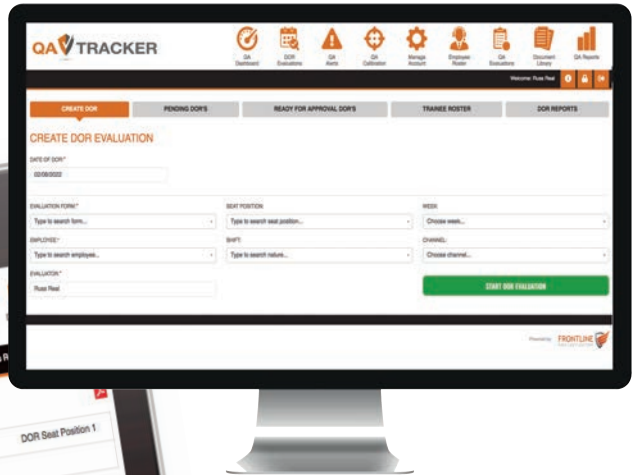

Cloud-Based Daily Observation Report Program

630-613.9763

EVALUATE

Quick, Easy and Accurate Solution

Spend less time setting up the evaluation and more time analyzing the results. Simply select your DOR form, choose your trainee and you are ready to go!

You have the option to require evaluator and trainee's signature's on your completed DOR's for tracking and accountability.

Access the DOR's from any device!

Optional 3rd signature line for further review of reports by management.